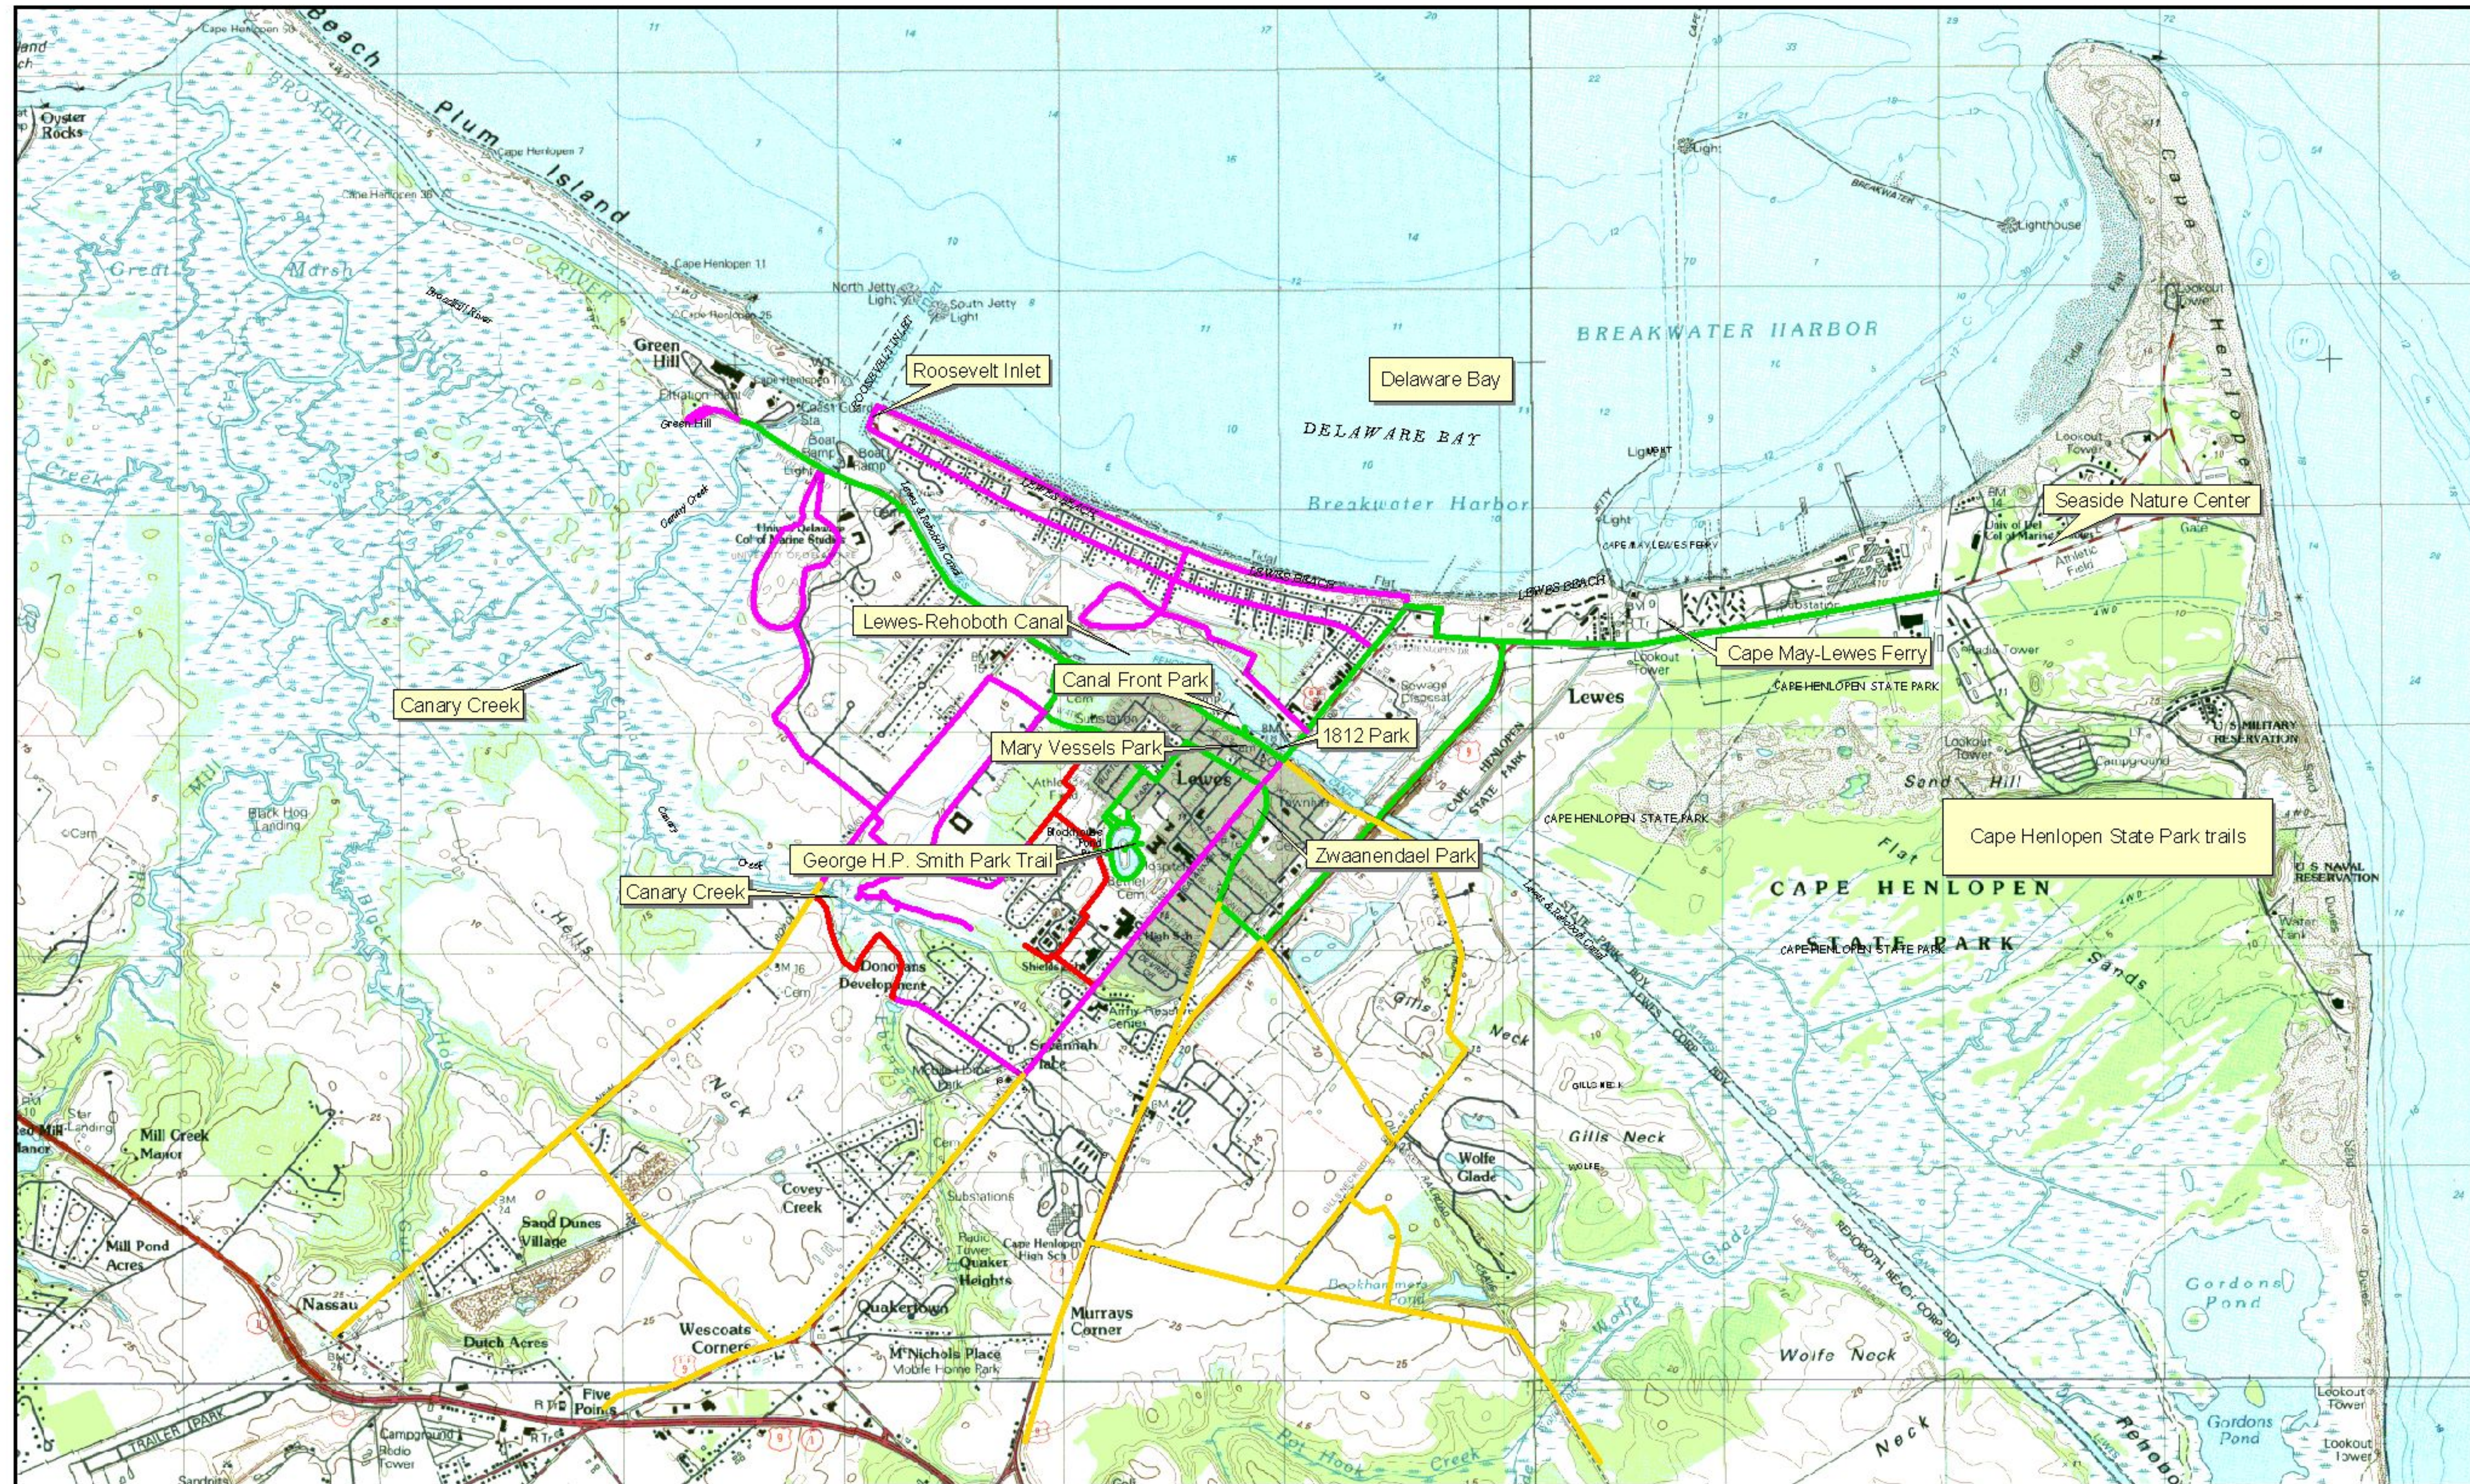

Lewes Greenways & Trails Committee- Master Plan

Connecting...
the past...
the present...
the future...

Lewes Greenways and Trails
P.O. Box 227
Lewes, DE 19958

Greenways Trails Master Plan
 — Current
 — Connections
 — Proposed
 — Potential / Private

0.5 0 0.5 1 Miles