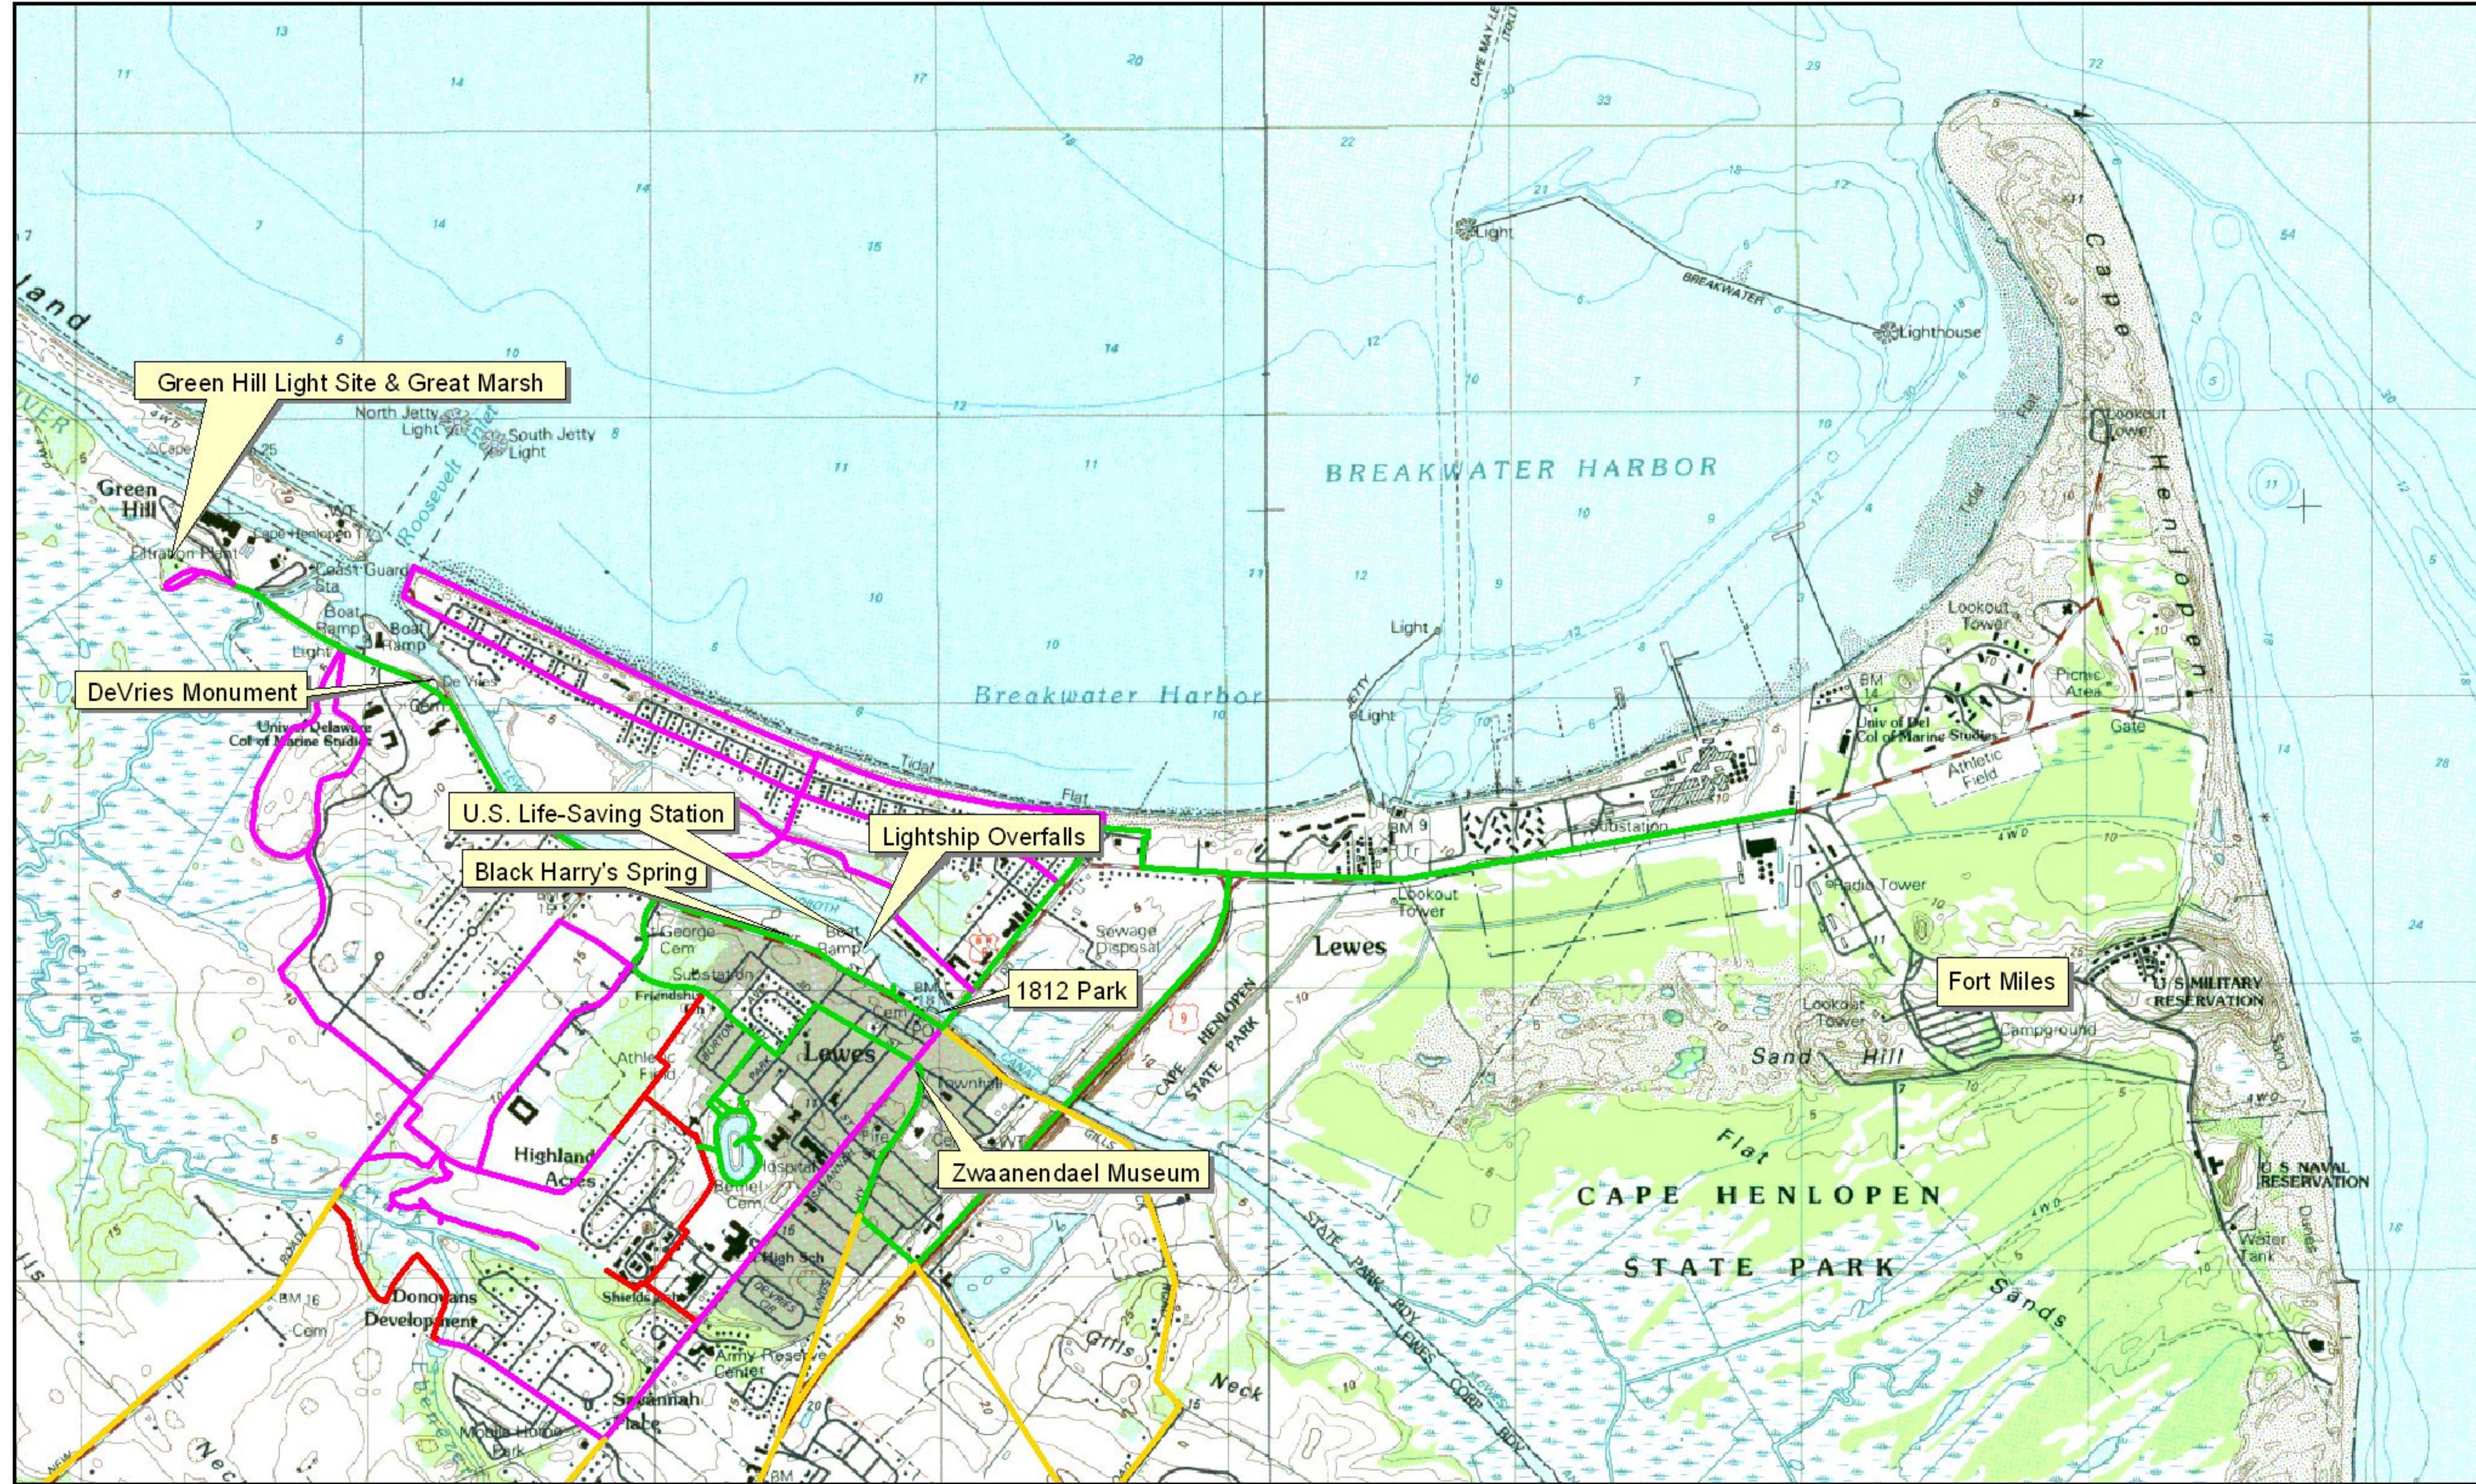

# Lewes Greenways & Trails Committee- Master Plan

Connecting...  
the past...  
the present...  
the future...

Lewes Greenways and Trails  
P.O. Box 227  
Lewes, DE 19958

Greenways Trails Master Plan  
— Current  
— Connections  
— Proposed  
— Potential / Private